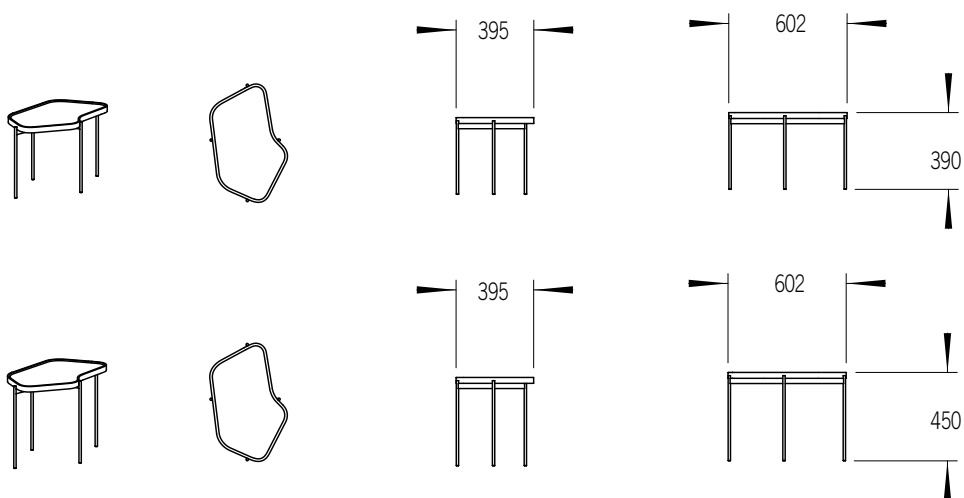

Tisch

Tischplatte hellgrauer Stein, rotes Öland Kalkstein, oder schwarzer Granit. Esche lackiert rot, grau oder schwarz

Untergestell Stahlgestell lackiert, in 2 Höhen 45 und 39 cm

Stahlgestell lackiert in RAL 8016 Öland Kalkstein, RAL 7048 hellgrau, RAL 7021 Granit