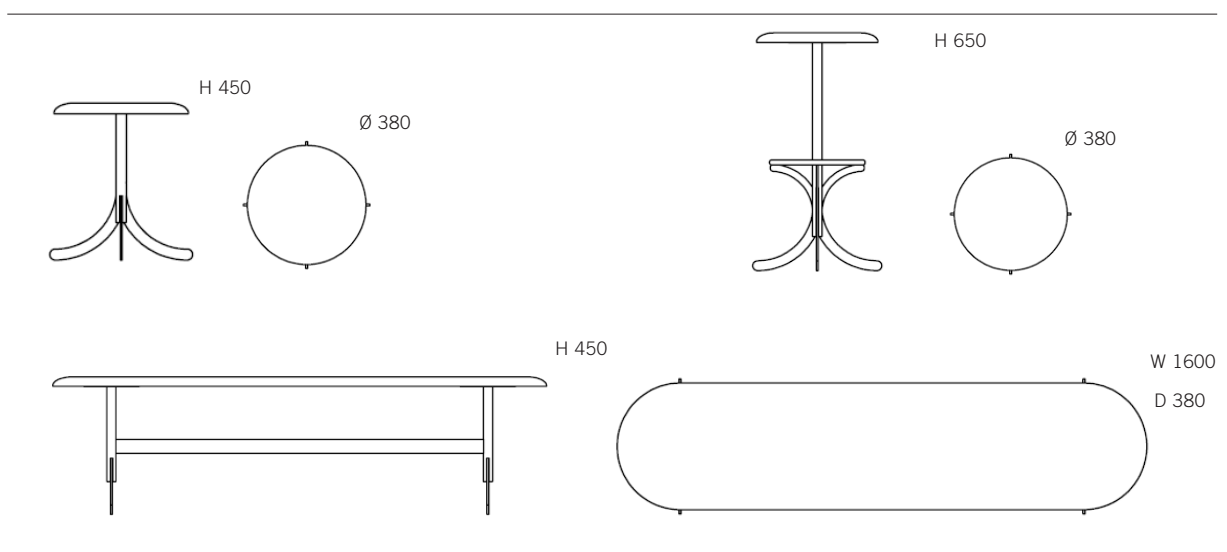

Atlas pall

Design Claesson Koivisto Rune

Pall/Bänk

Pall/bänk med stålstomme, sits i massiv ek, ask eller klädd.

Stool/bench

Stool/bench with steel base, seat in oak ash or upholstered.

Hocker/bank

Hocker/bank mit Stahlgestell, Sitz aus massiver Eiche, Esche oder bezogen.

Swedese Möbler AB

P.O. Box 156 Tel +46(0)39379700 info@swedese.se
SE-56723 Vaggeryd, Sweden Fax +46(0)39312244 www.swedese.se

SWEDESE